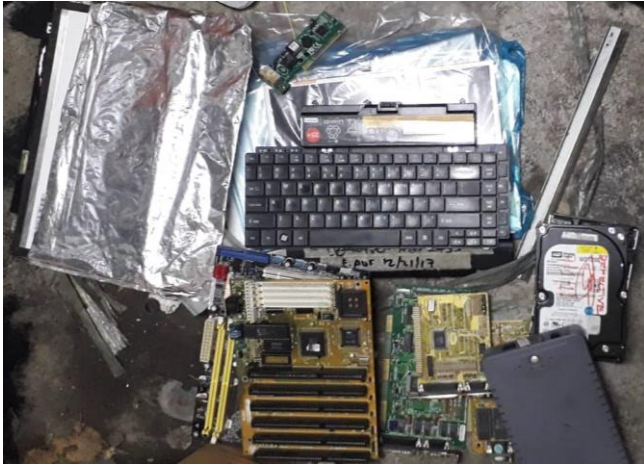

## VARIOUS EQUIPMENT

Binding Machine

Intercom

Transformer

Telephones

VARIOUS EQUIPMENT

Biometrics machine

Mimeo Machine

CCTV SET

MONITORS

CAMERAS

DIGIBOX

VHS 2 unit

Automatic Voltage Stabilizer

Check Writer, Voltage Transformer, Bundy Clock

Paper Shredder

VARIOUS SEMI-EXPENDABLE ITEM

Diskette

Computer Speaker

Power Supply

AVR

CD ROM

Mouse

Various Worn out Computer Parts

Various Worn out Photocopy Machine Parts

Door knob, Dry seal

Calculator

Dating Stamp

Tape Recorder

Water Dispenser

Heavy Duty Sharpener

Stapler/ Stapler for binding